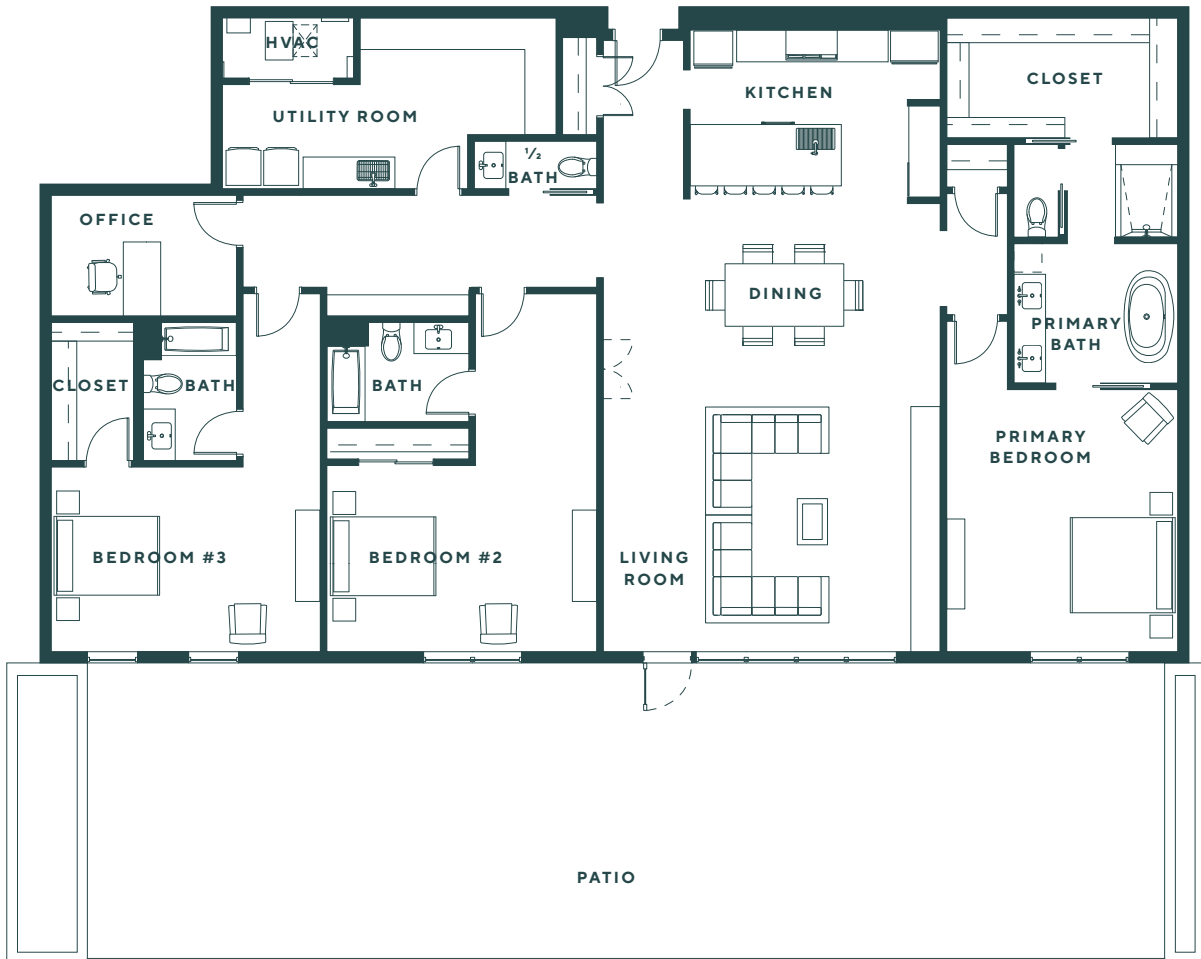

FORSYTHIA

ON THE PARK

DARIO 3 BED 3.5 BATH 3,082 SF