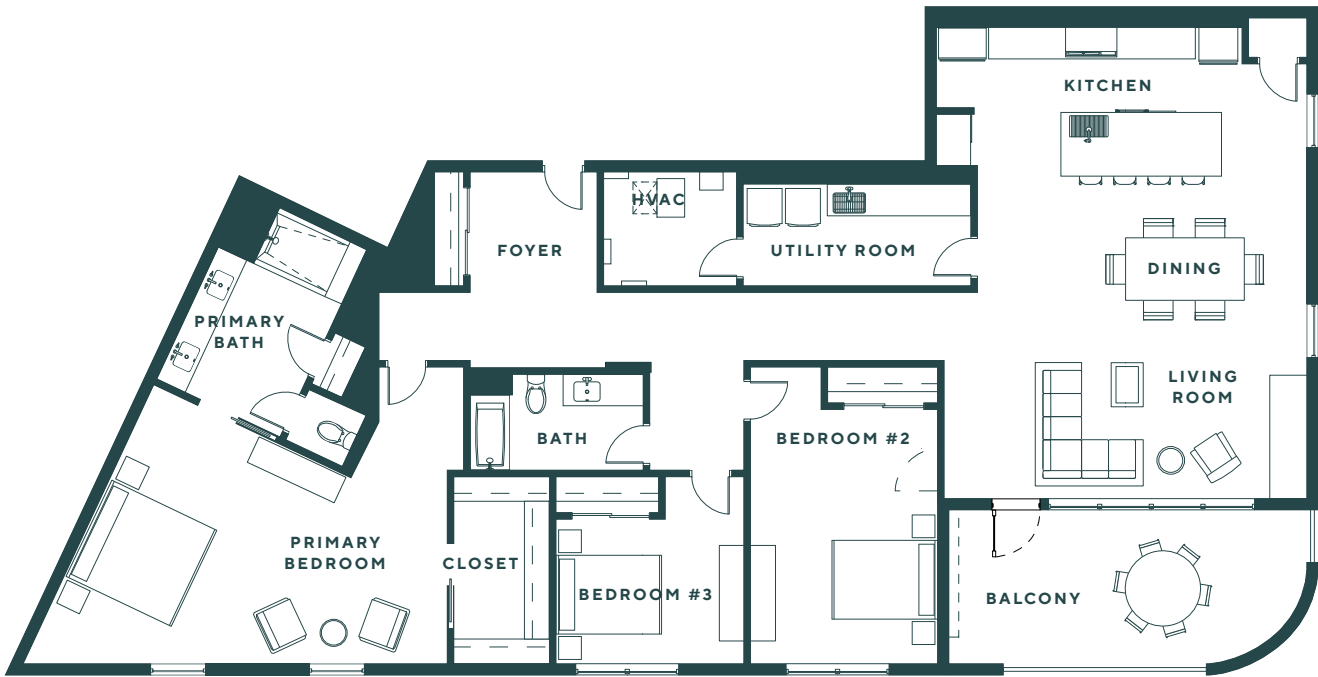

FORSYTHIA

ON THE PARK

ALASTER 3 BED 2 BATH 2,324 SF

FLOOR 2, 3, 4