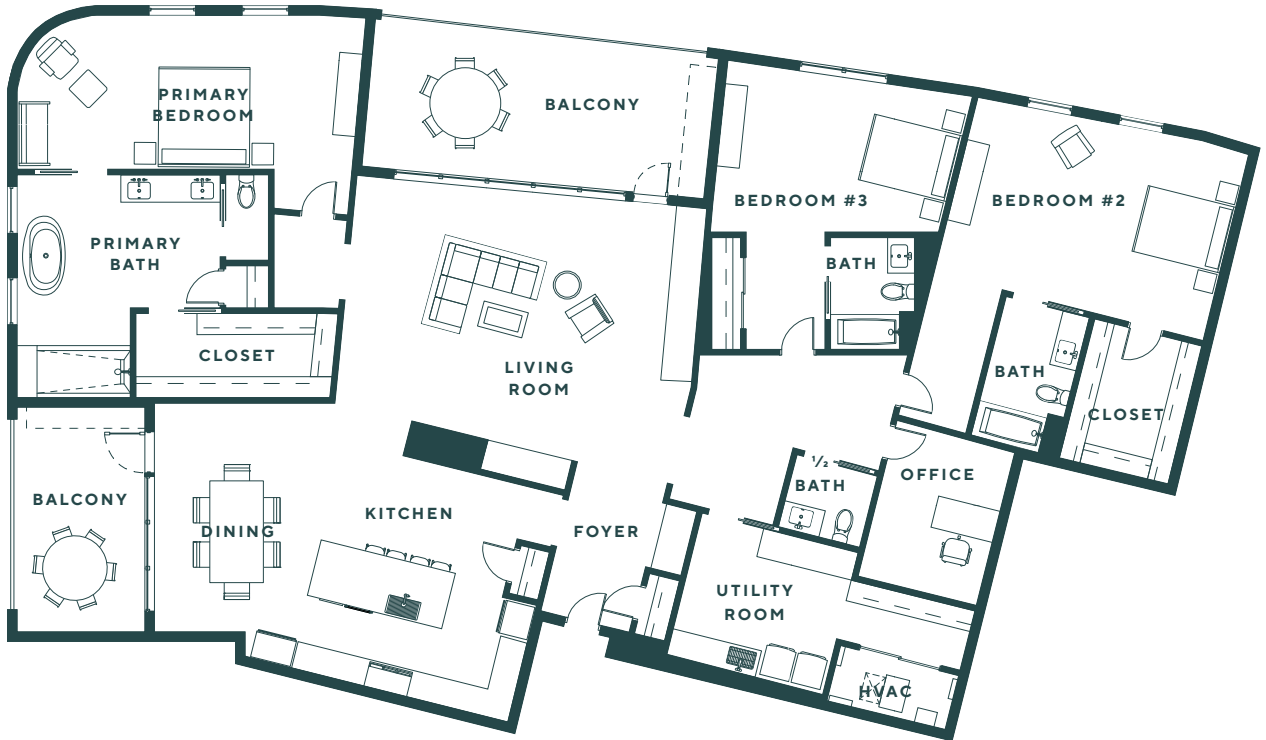

FORSYTHIA ON THE PARK

ORSON 3 BED 3.5 BATH 3,243 SF