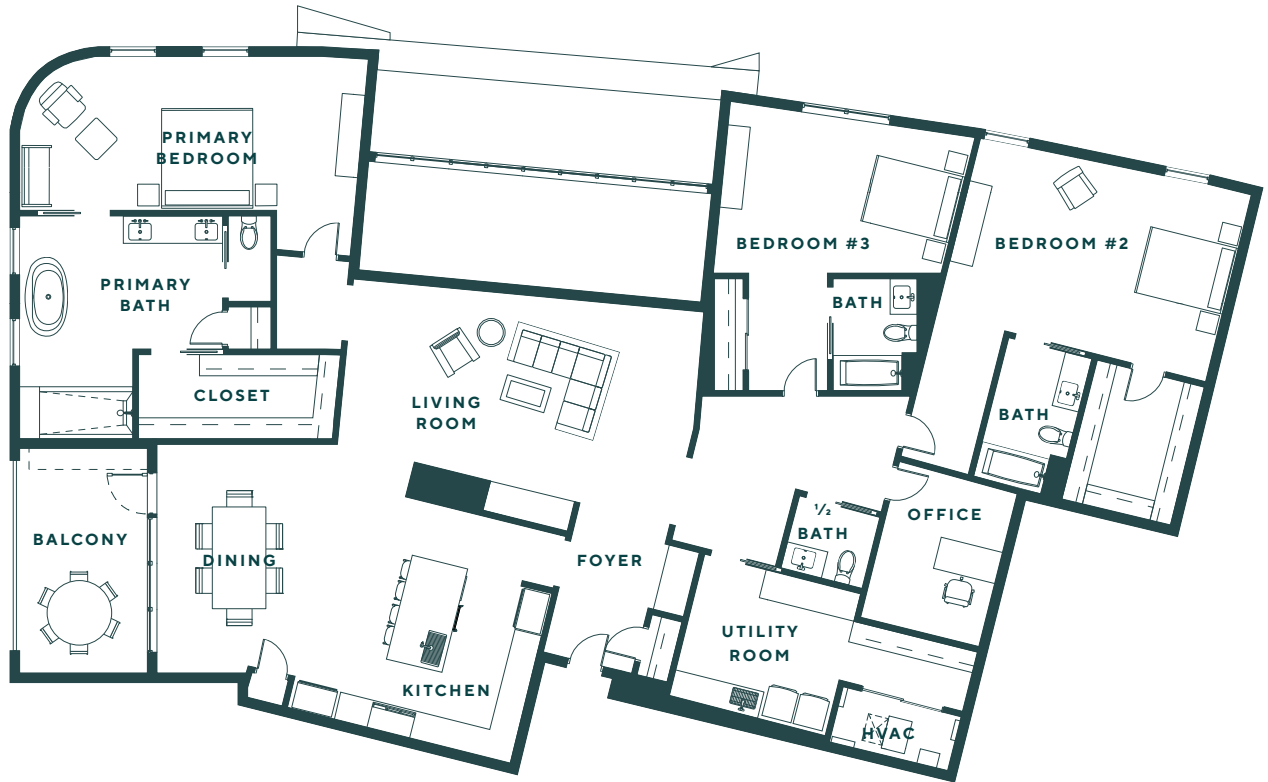

FORSYTHIA

ON THE PARK

FRANKLIN 3 BED 3.5 BATH 3,078 SF

FLOOR 2