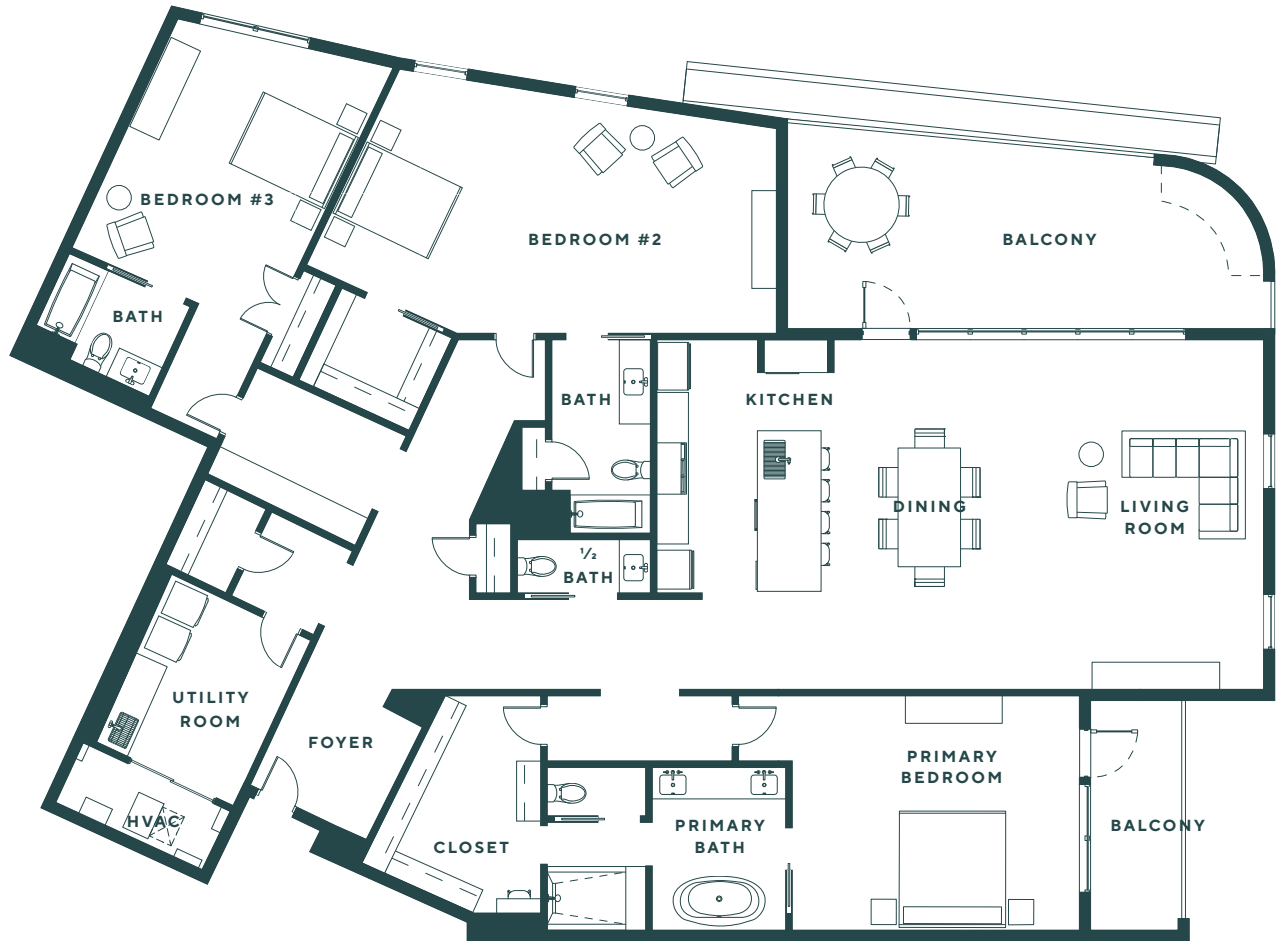

F^XRSYTHIA ON THE PARK

ALDRICH 3 BED 3.5 BATH 3,058 SF

FLOOR 2, 3, 4