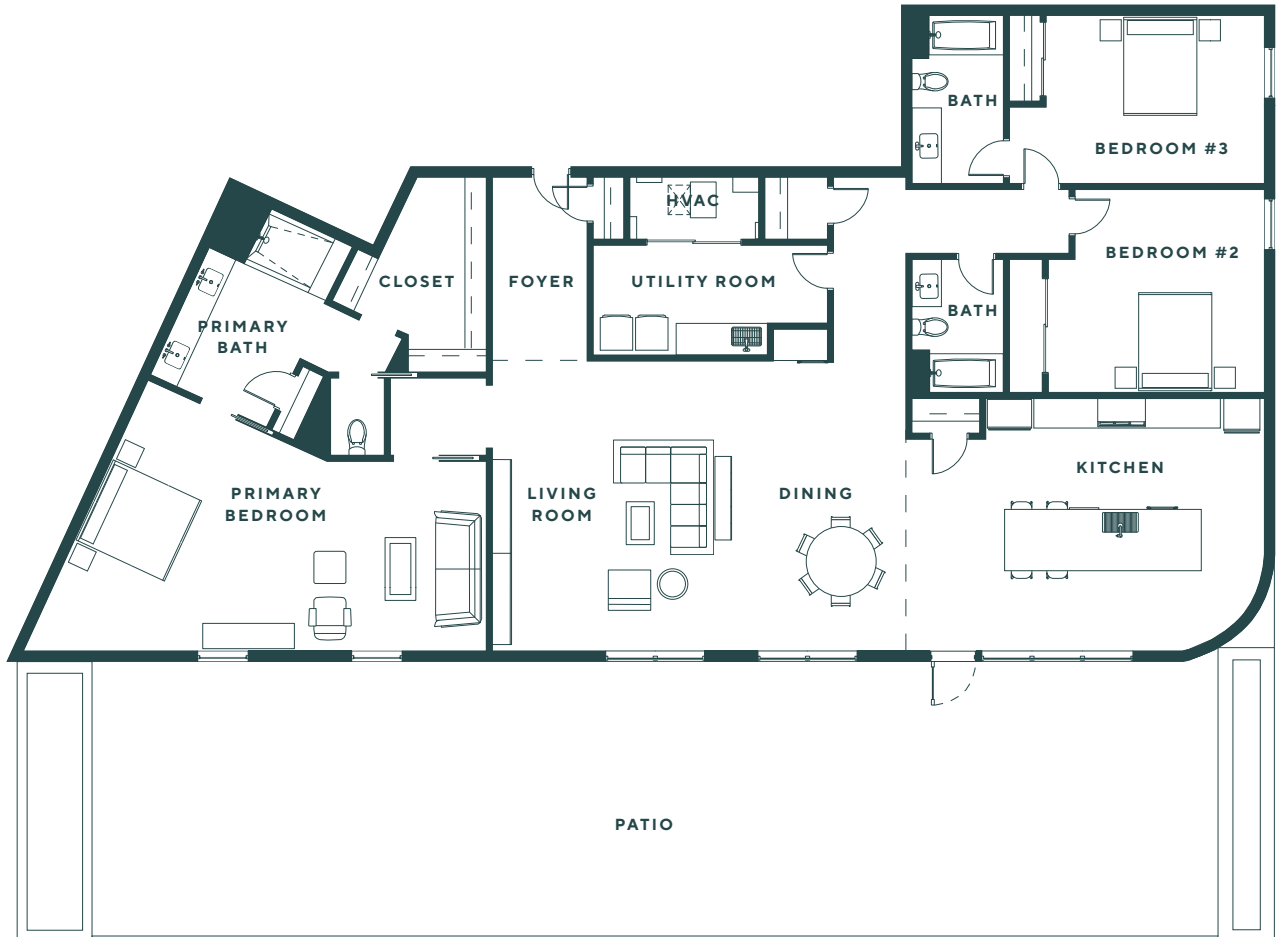

FORSYTHIA

ON THE PARK

ALASTER 3 BED 3 BATH 2,575 SF