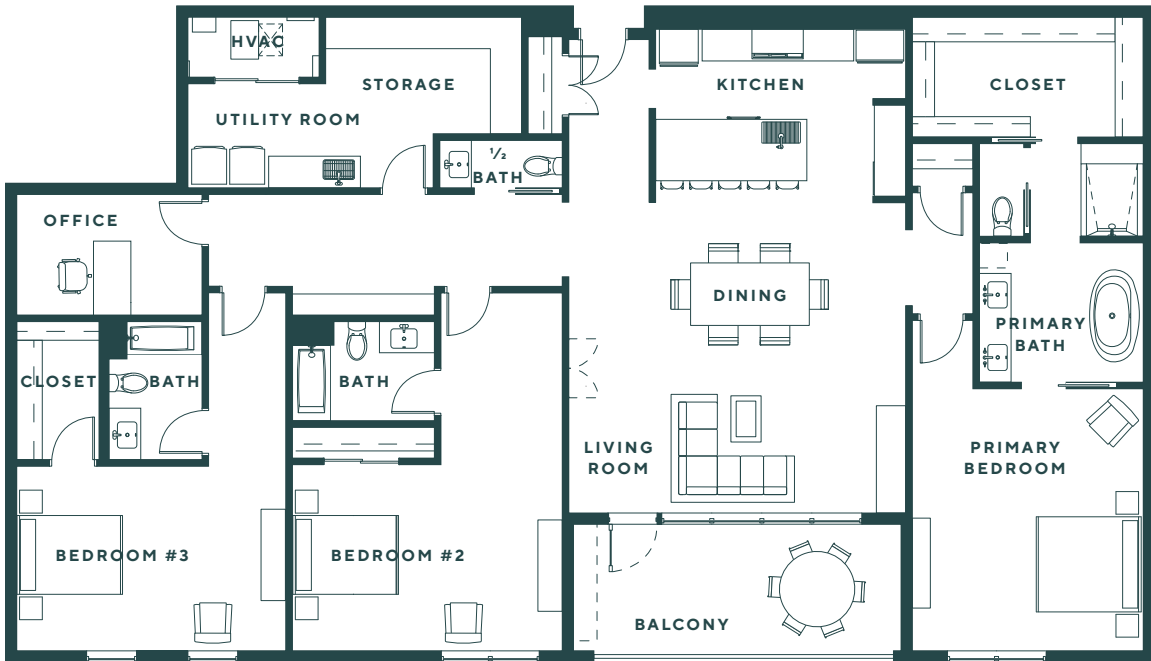

# FORSYTHIA

ON THE PARK

ASHBY 3 BED 3.5 BATH 2,887 SF

FLOOR 2, 3, 4