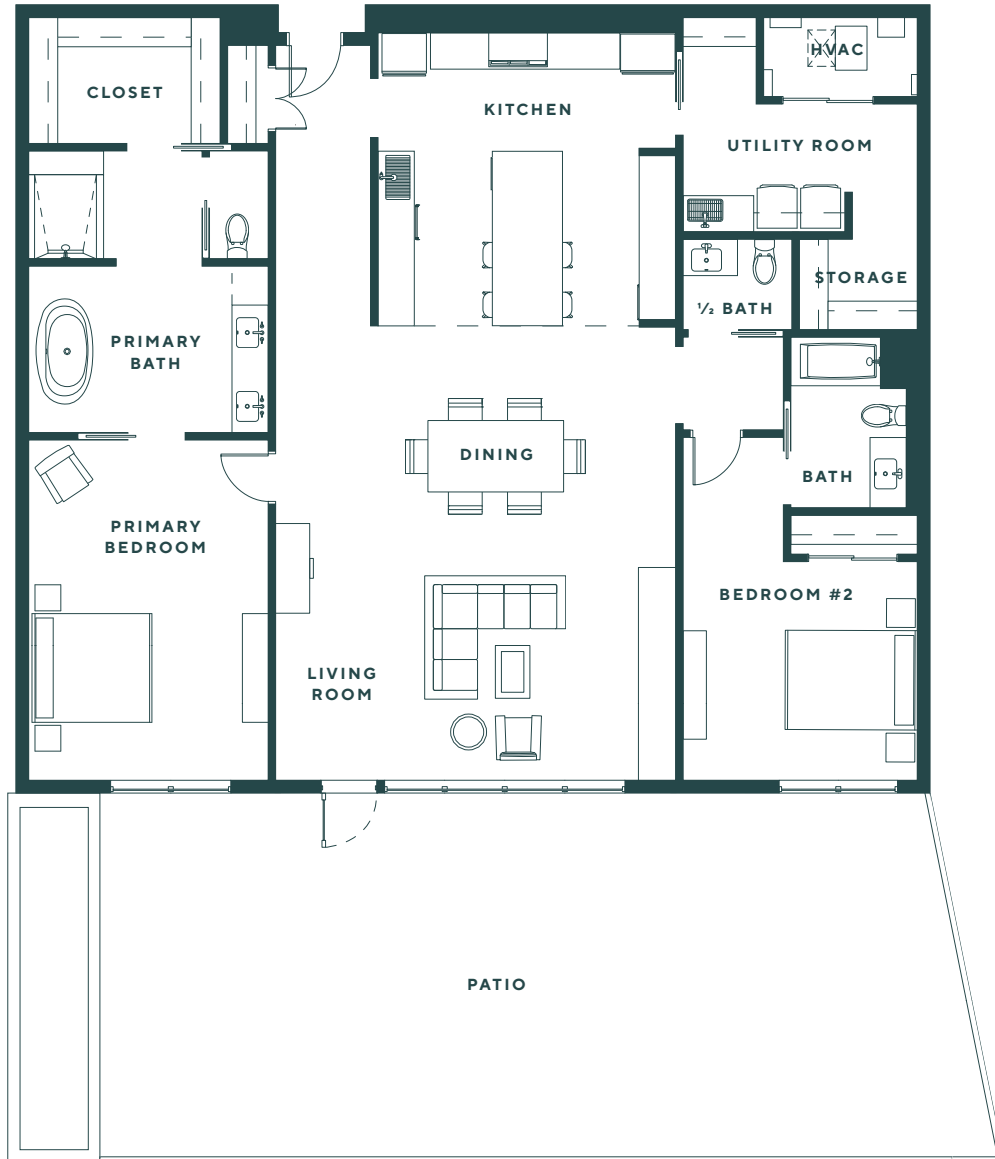

FORSYTHIA ON THE PARK

DARIO 2 BED 2.5 BATH 2,133 SF

FLOOR 1