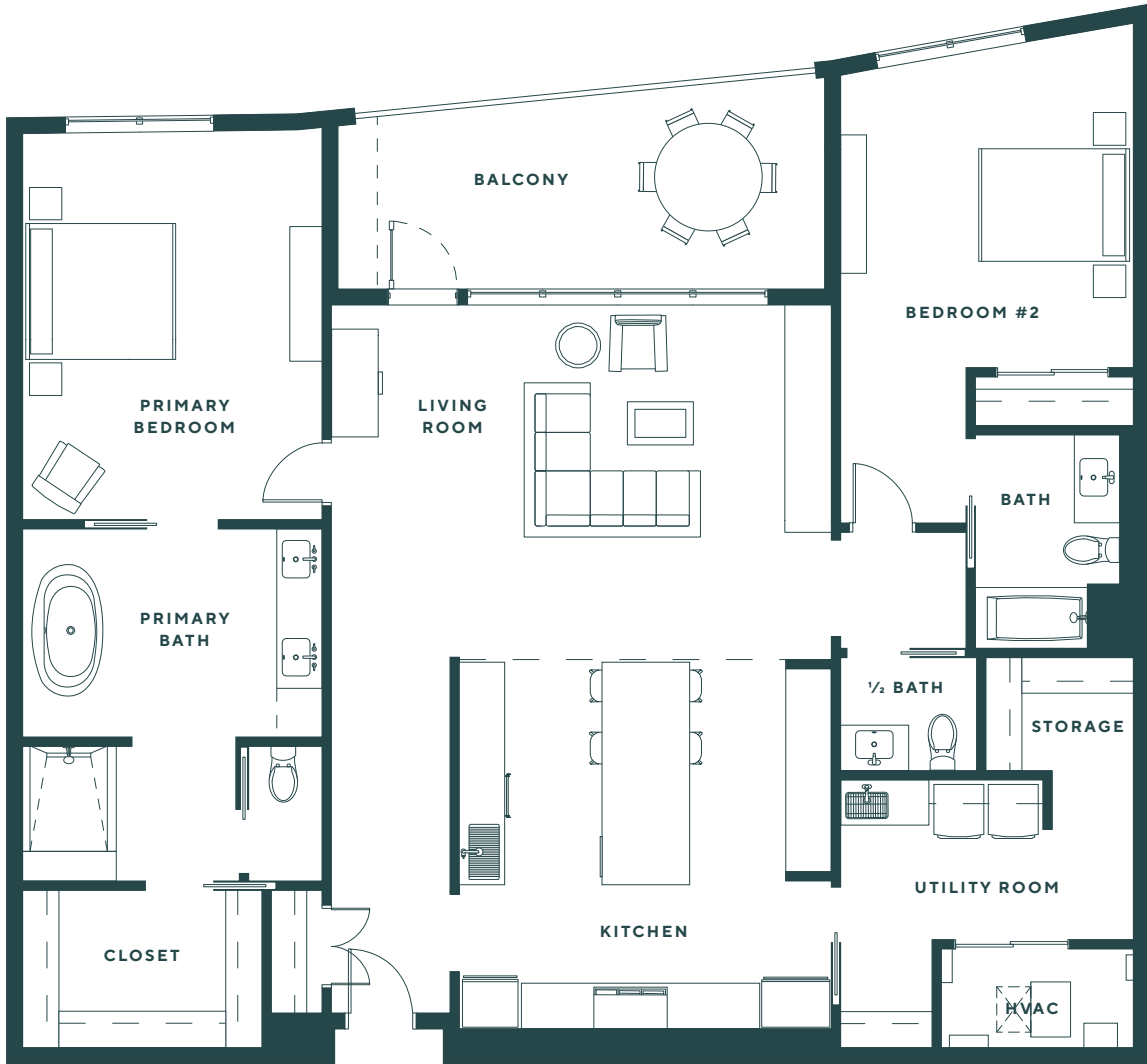

FORSYTHIA

ON THE PARK

BALDWIN 2 BED 2.5 BATH 2,088 SF

FLOOR 1

FLOOR 2, 3, 4