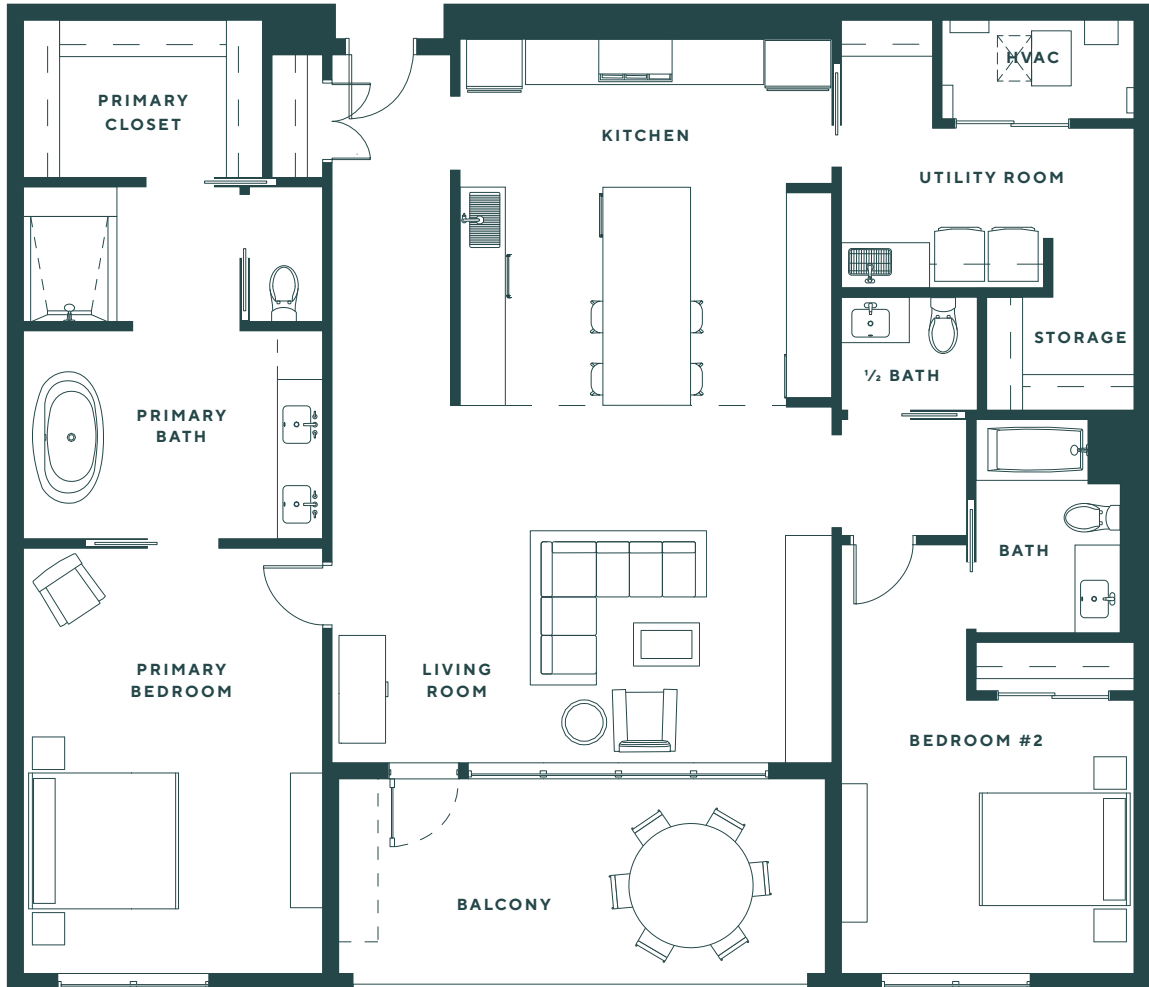

FORSYTHIA

ON THE PARK

ASHBY 2 BED 2.5 BATH 1,933 SF

FLOOR 2, 3, 4